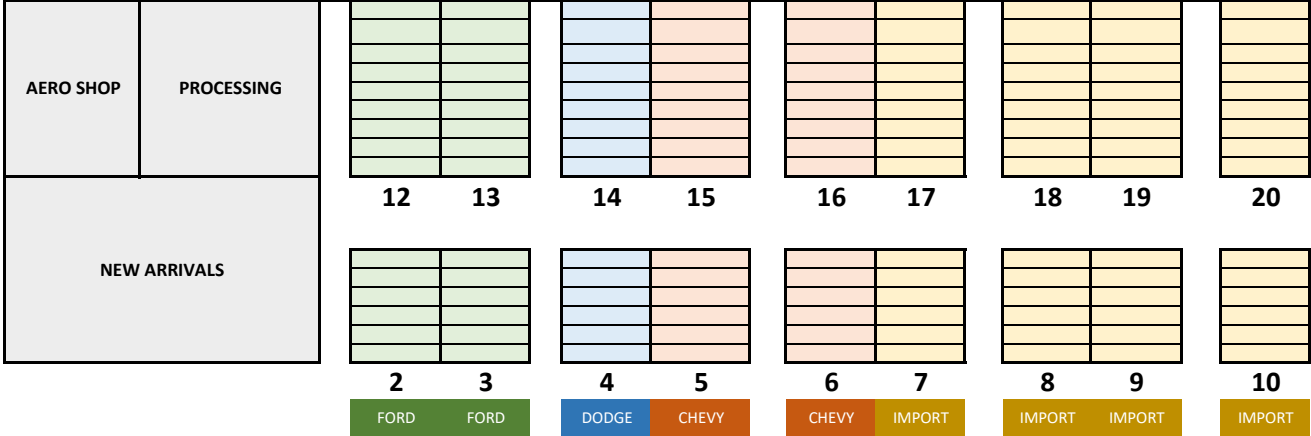

AERO AUTO SALVAGE YARD MAP

MIDDLE ROAD "HOOPTIE"

★ OFFICE ★ ← YOU ARE HERE!

AERO PARKING LOT
(PARALLEL WITH AERO DRIVE)