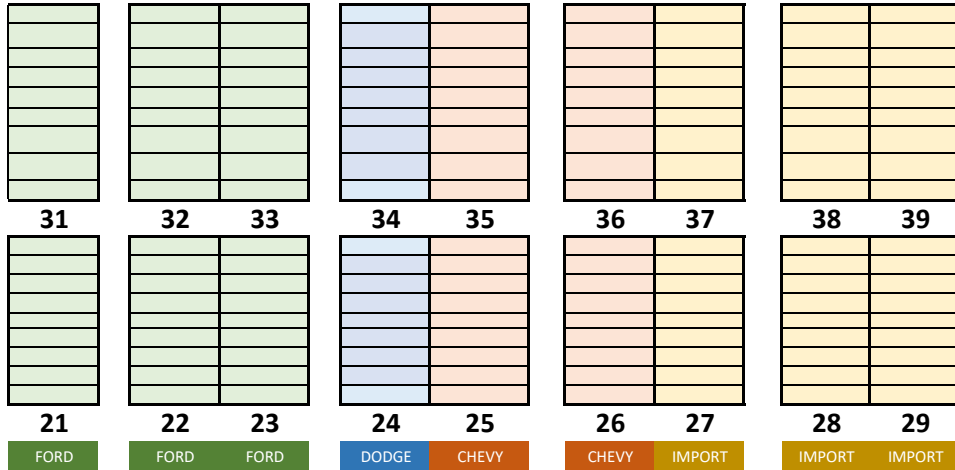

AERO AUTO SALVAGE YARD MAP

MIDDLE ROAD "HOOPTIE"

★ OFFICE ★ ← YOU ARE HERE!

AERO PARKING LOT
(PARALLEL WITH AERO DRIVE)